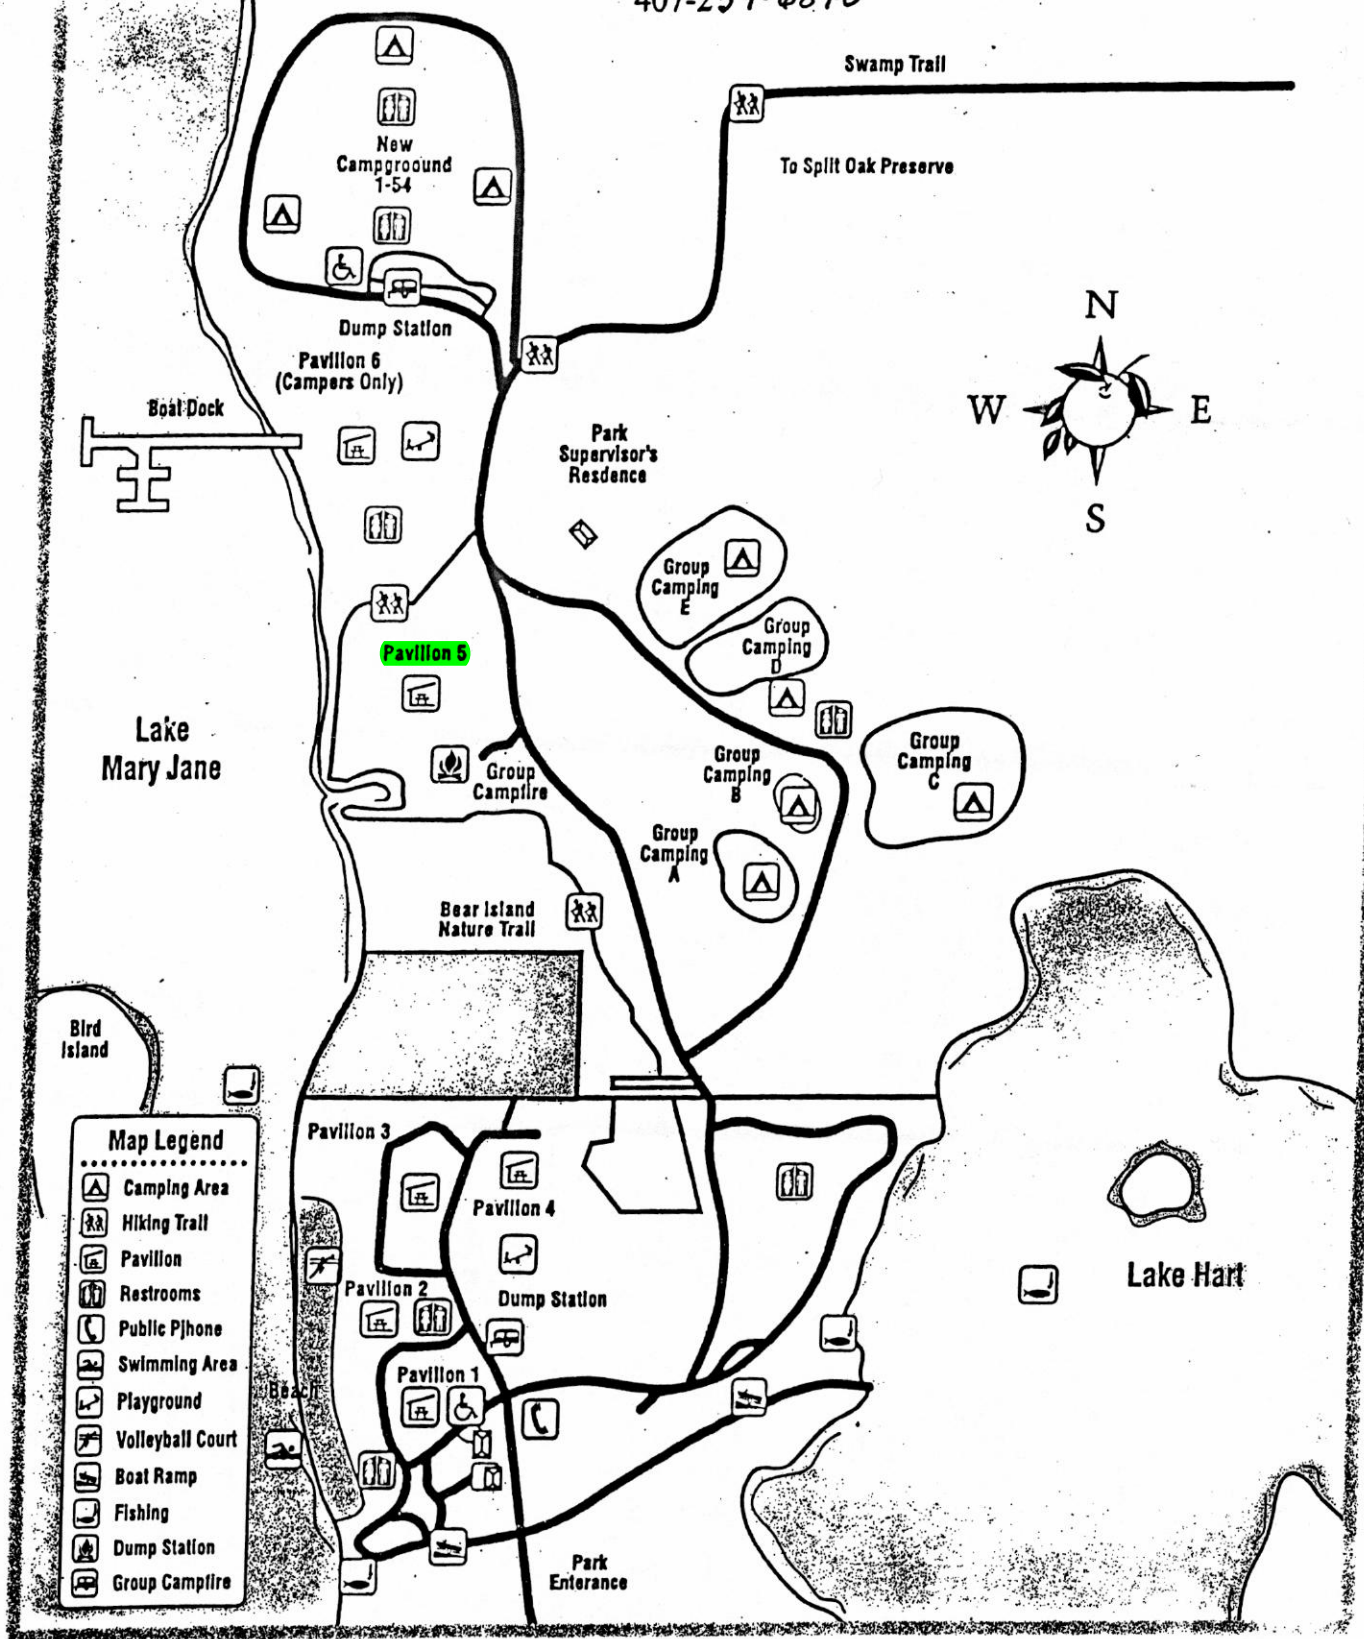

# Moss Park

407-254-6840

**Map Legend**

	Camping Area
	Hiking Trail
	Pavillon
	Restrooms
	Public PPhone
	Swimming Area
	Playground
	Volleyball Court
	Boat Ramp
	Fishing
	Dump Station
	Group Campfire